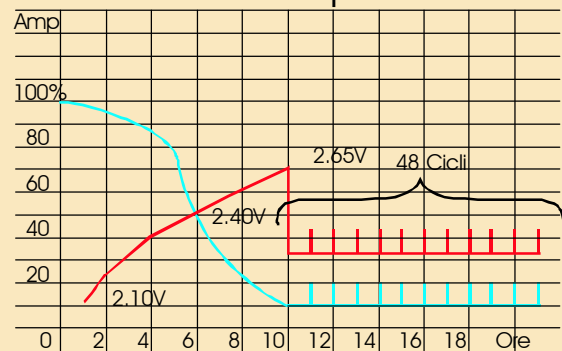

Safety and Warning

Missing net
Delayed Start (3sec)
Net Fuse
Battery Fuse
Charge Block at accidental - Battery detachment
Emergency Timer 12H
Sign led

Curva Wa Equalizzata